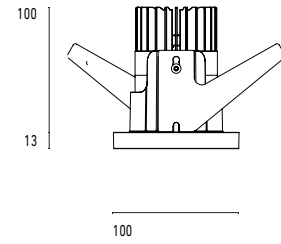

101 10 000100.012

Model

Name	Mono 100 Type 1 Recessed Downlighter
Finish	Structured White
Area	Indoor

System

Power (Luminaire)	12W
Power (System)	14W
Voltage	240V-AC
Optics	Rotationally Symmetrical Direct 15°
Colour Temperature	2700°K
Luminous Flux	956lm
TM30	Rf95 Rg103
CRI	Ra97
Lumen Maintenance	L90 B10 50000hrs
Chromacity	<3 McAdam Step Ellipse
Articulation	Fixed
Cut-Out	
Ingress Protection	IP44
Control Device	Remote Phase DIM (Included)
Class	III